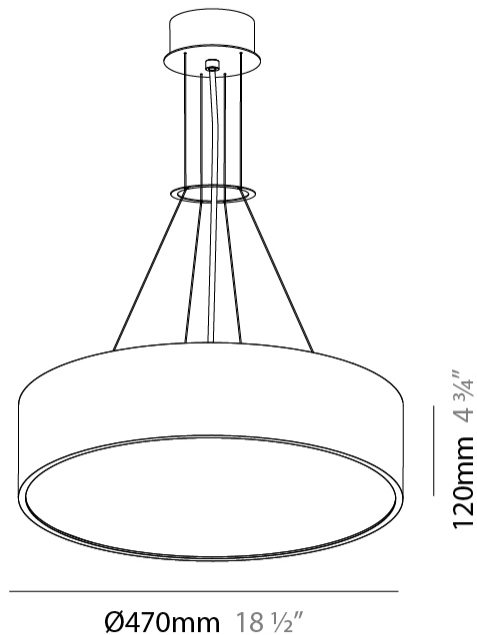

GENERAL

Series: Sign
Brand: Prolicht
Division: Architectural
Mounting Type: Suspension
Mounting Location: Ceiling
Subcategory: Pendant

PHYSICAL

Shape: Round
Diameter (mm): 470
Diameter (in): 18 1/2
Height (mm): 120
Depth (mm): 120
Height (in): 4 3/4
Depth (in): 4 3/4
Max. Overall Height (mm): 2120
Max. Overall Height (in): 83 7/16
Light Distribution: Direct / Indirect
Weight (kg): 5.456
Weight (lbs): 12.03
Diffuser: PMMA - Opal or Micro-Prism
Fixture Finish: SSR / BKV / CWI / CRY / HAB / LAG / UFT / ITA / RUA / RUR / MIC / FTG / MYG / TWT / LOD / PUS / FRO / FUP / KIA / POP / BLS / SPG / MEY / GOH / GUM / CHC / COM / ABZ / JAG / OBR / MOS / ROR
Fixture Material: Extruded Aluminum / Steel
Cable Details: 2000mm or 6000mm Transparent Cable

ELECTRICAL

Lamp Type: LED (Zhaga Standard)
Input Wattage (W): 35/18.6
Total Output Wattage (W): 30/16
Dimming: Tri-Mode (Non-Dimming and Phase Dimming (120Vac only) and 0-10V Dimming)
Driver Included: Yes
Driver Location: Integrated
Driver Type: Constant Current - Universal
Driver Class: Class 1 and Class 2
Input Voltage (V): 120 - 277
Constant Current (MA): 500/700

LED

Color Temperature (°K): 2700 / 3000 / 3500 / 4000
Max. Delivered Lumen (lm): 3680 / 3959 / 4040
CRI: >80 CRI
Efficiency (%): 0.67
Lamp Life (hrs): 50000

OPTICAL

RATINGS AND CERTIFICATIONS

Certified By: Certified for North American Standards
IP rating: IP20