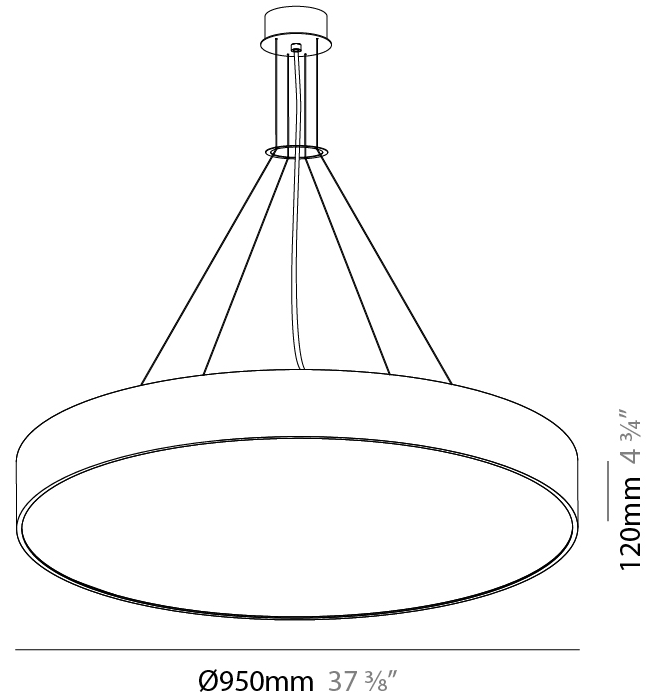

GENERAL

Series: Sign
Brand: Prolicht
Division: Architectural
Mounting Type: Suspension
Mounting Location: Ceiling
Subcategory: Pendant

PHYSICAL

Shape: Round
Diameter (mm): 950
Diameter (in): 37 ³/₈
Height (mm): 120
Height (in): 4 ³/₄
Max. Overall Height (mm): 2120
Max. Overall Height (in): 83 ⁷/₁₆
Light Distribution: Direct / Indirect
Weight (kg): 16.385
Weight (lbs): 36.12
Diffuser: PMMA - Opal or Micro-Prism
Fixture Finish: SSR / BKV / CWI / CRY / HAB / LAG / UFT / ITA / RUA / RUR / MIC / FTG / MYG / TWT / LOD / PUS / FRO / FUP / KIA / POP / BLS / SPG / MEY / GOH / GUM / CHC / COM / ABZ / JAG / OBR / MOS / ROR
Fixture Material: Extruded Aluminum / Steel
Cable Details: 2000mm or 6000mm Transparent Cable

ELECTRICAL

Lamp Type: LED (Zhaga Standard)
Input Wattage (W): 129.5/37.2
Total Output Wattage (W): 111/32
Dimming: Tri-Mode (Non-Dimming and Phase Dimming (120Vac only) and 0-10V Dimming)
Driver Included: Yes
Driver Location: Integrated
Driver Type: Constant Current - Universal
Driver Class: Class 1 and Class 2
Input Voltage (V): 120 - 277
Constant Current (MA): 500/700

LED

Color Temperature (°K): 2700 / 3000 / 3500 / 4000
Max. Delivered Lumen (lm): 17250 / 18404 / 18780
CRI: >80 CRI
Efficiency (%): 86
Lamp Life (hrs): 50000

OPTICAL

RATINGS AND CERTIFICATIONS

Certified By: Certified for North American Standards
IP rating: IP20